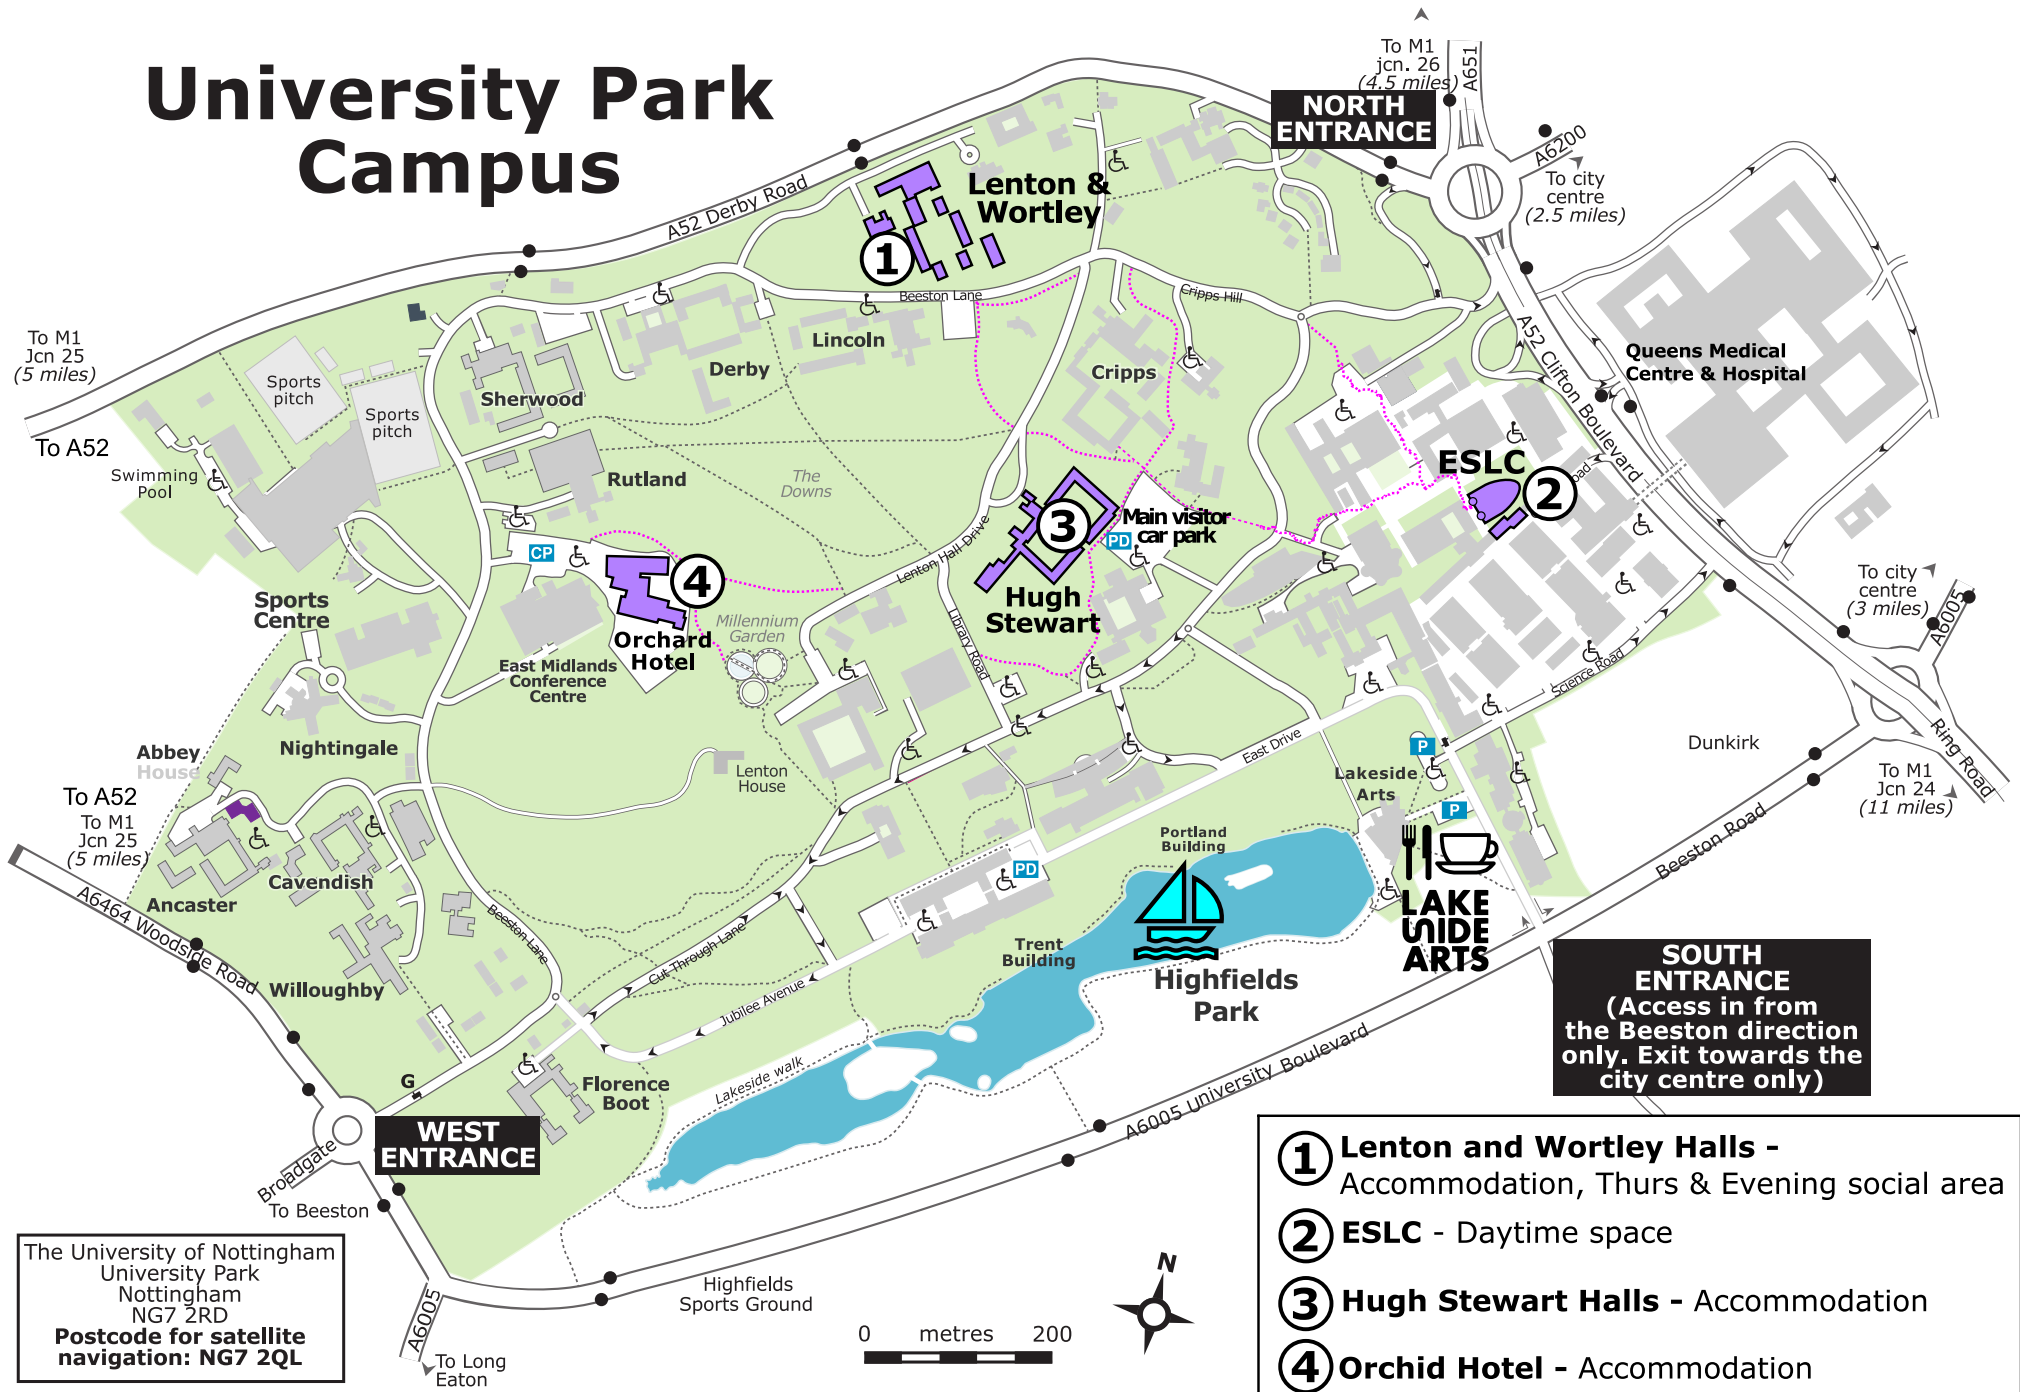

University Park Campus

The University of Nottingham
 University Park
 Nottingham
 NG7 2RD
Postcode for satellite navigation: NG7 2QL

- ① Lenton and Wortley Halls -** Accommodation, Thurs & Evening social area
- ② ESCLC -** Daytime space
- ③ Hugh Stewart Halls -** Accommodation
- ④ Orchard Hotel -** Accommodation