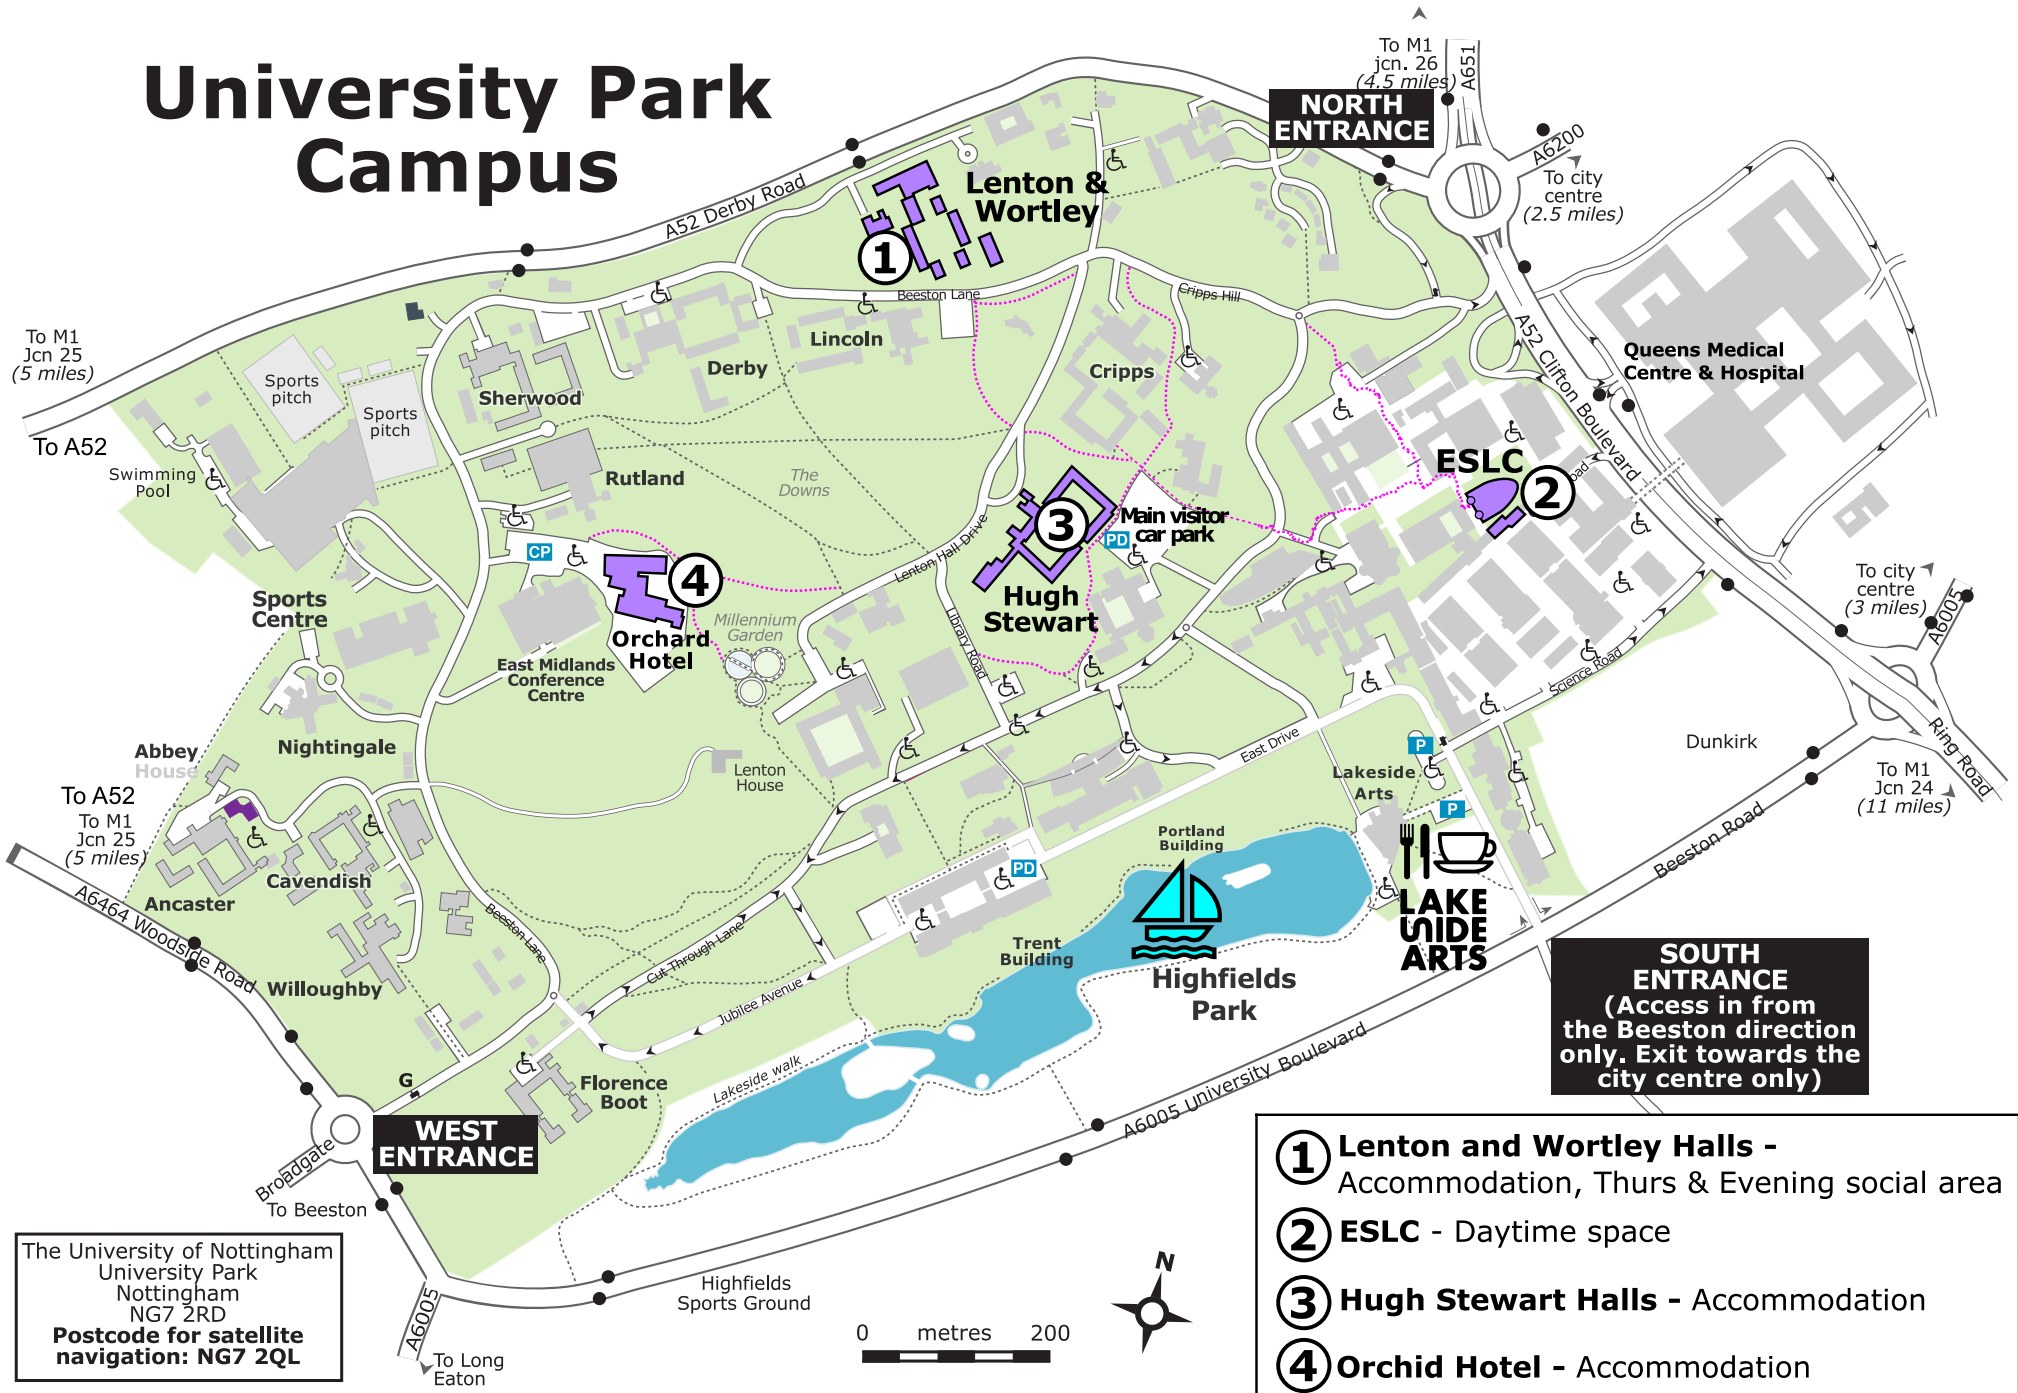

University Park Campus

The University of Nottingham
University Park
Nottingham
NG7 2RD
Postcode for satellite
navigation: NG7 2QL

- ① **Lenton and Wortley Halls** - Accommodation, Thurs & Evening social area
- ② **ESLC** - Daytime space
- ③ **Hugh Stewart Halls** - Accommodation
- ④ **Orchid Hotel** - Accommodation